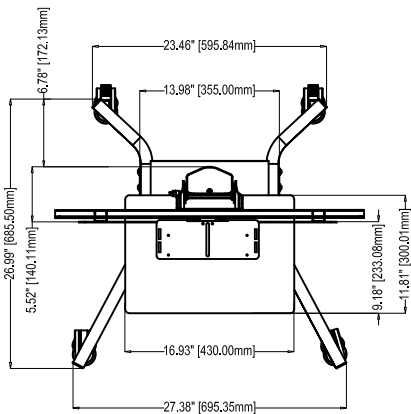

18AC

The information in this drawing is the sole property of Wize AV. Any reproduction in part or as a whole without the written permission of Wize AV is prohibited.

www.wize-av.com | info@wize-av.com

TITLE:		Wize Pro MH63VC
SIZE	DWG.NO.	MH63VC
B		