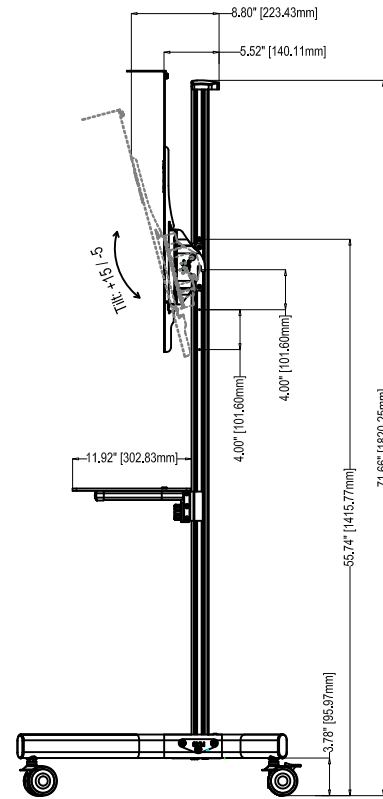

18AC

The information in this drawing is the sole property of Wize AV. Any reproduction in part or as a whole without the written permission of Wize AV is prohibited.

www.wize-av.com | info@wize-av.com

TITLE:		Wize Pro MH63VC
SIZE	DWG.NO.	MH63VC
B		