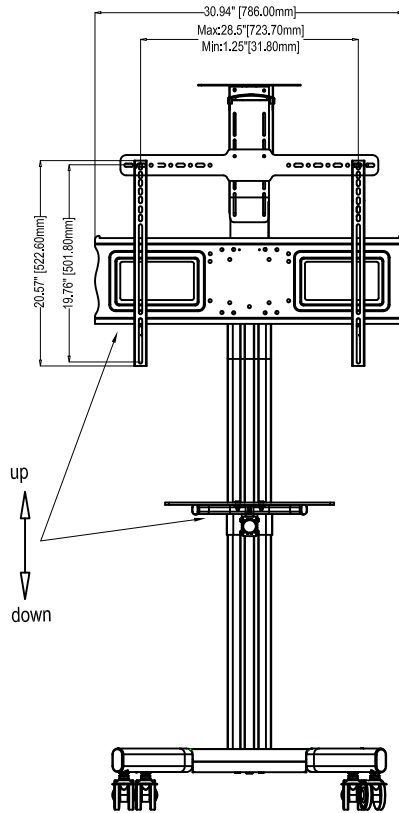

18AC

The information in this drawing is the sole property of Wize AV. Any reproduction in part or as a whole without the written permission of Wize AV is prohibited.

www.wize-av.com | info@wize-av.com

TITLE:		Wize Pro MH63VC
SIZE	DWG.NO.	MH63VC
B		