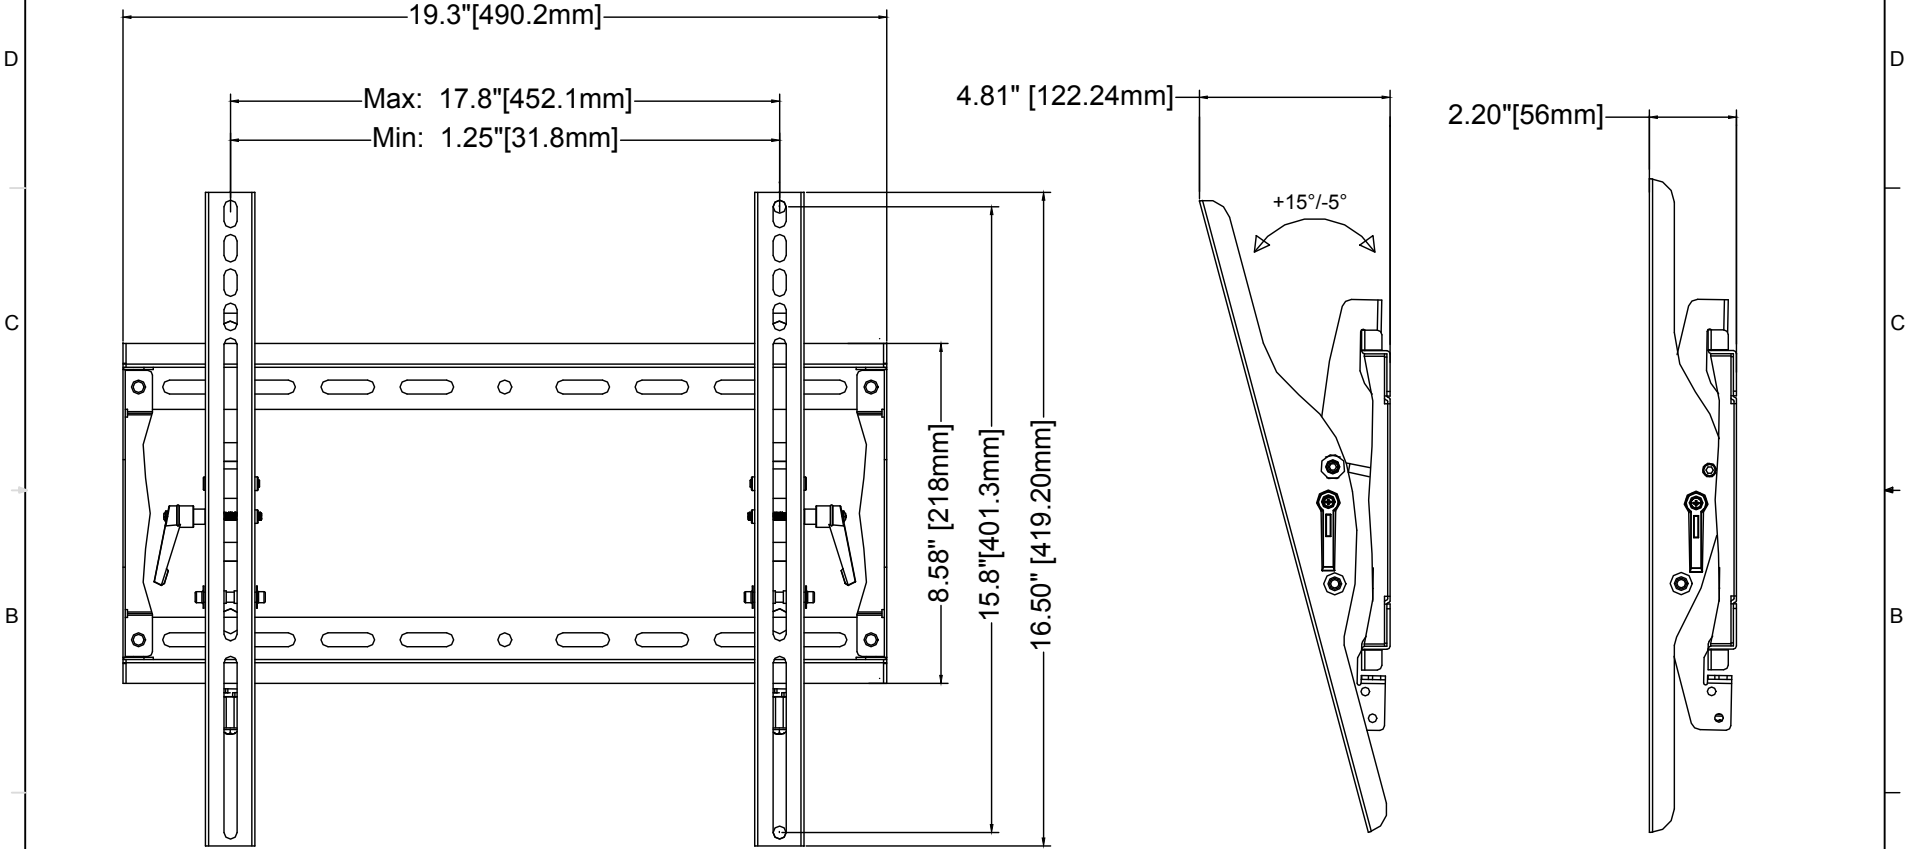

1 2 3 4 5 6 7 8

Maximum load rating: 150 lbs

D
C
B
A

D
C
B
A

The information in this drawing is the sole property of Wize AV. Any reproduction in part or as a whole without the written permission of Wize AV is prohibited.

www.wize-av.com | info@wize-av.com

TITLE: Wize T46	
SIZE B	No. T46

1 2 3 4 5 6 7 8