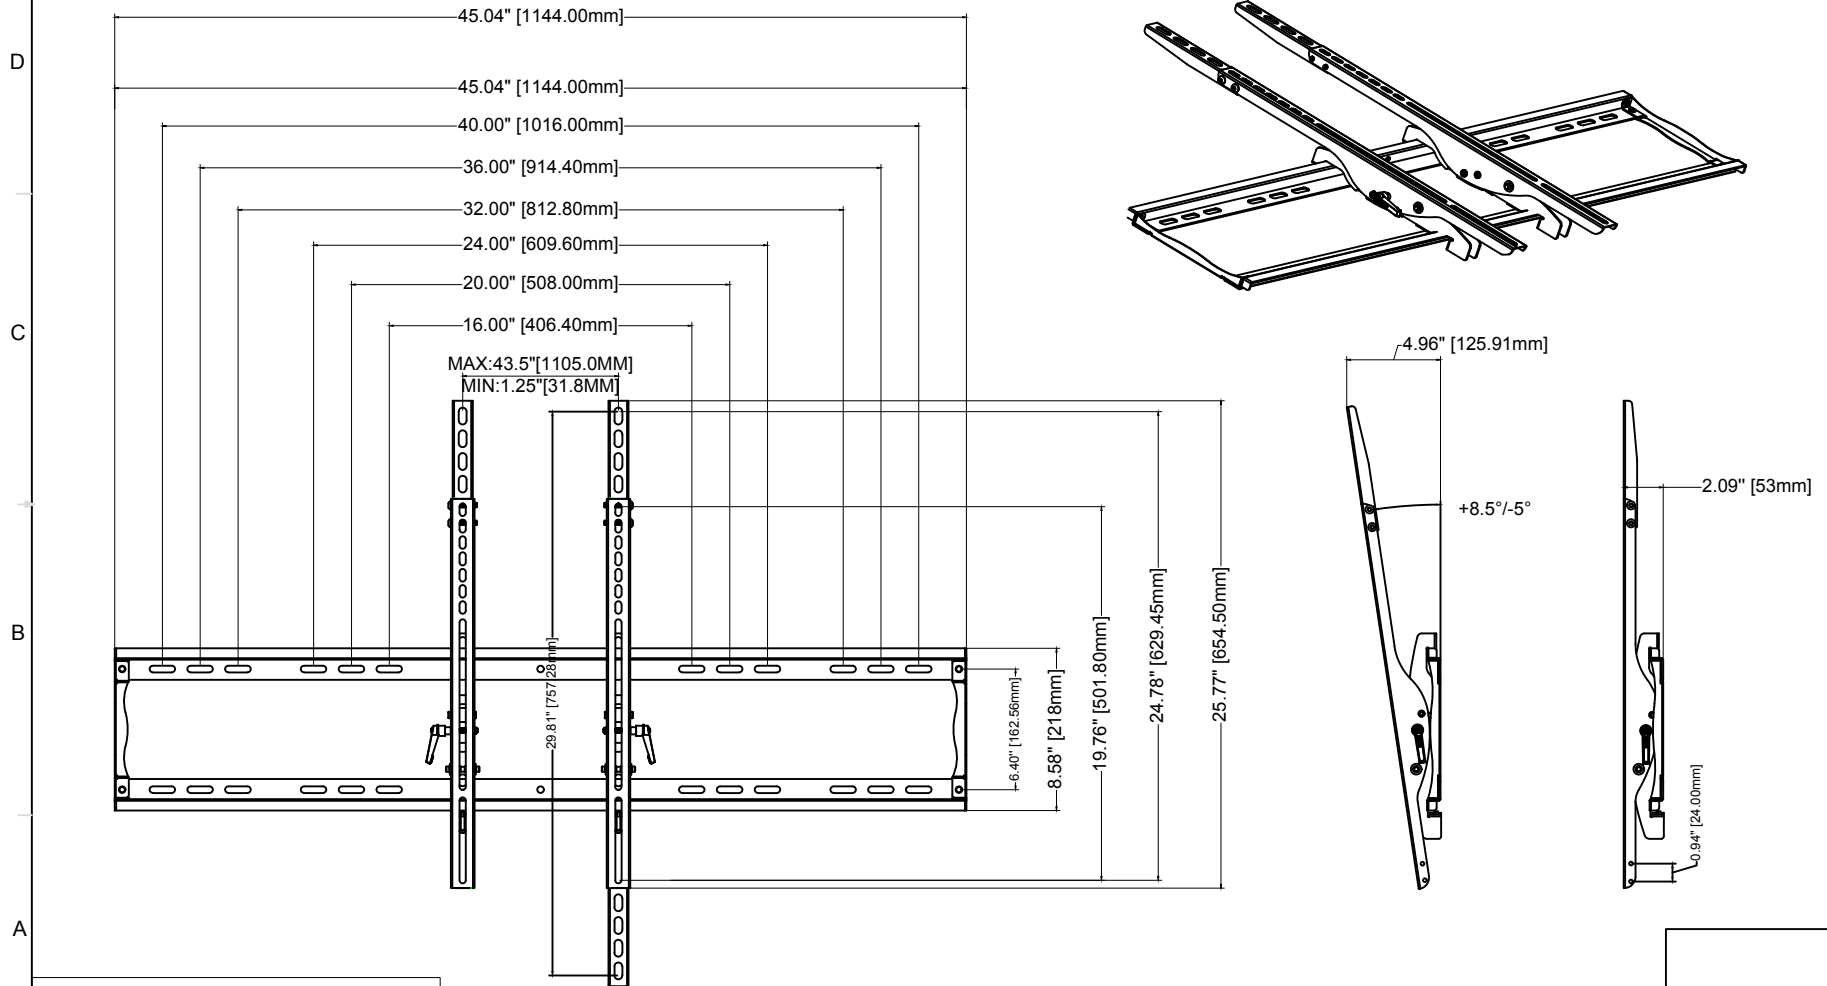

1 2 3 4 5 6 7 8

Maximum load rating: 300 lbs

The information in this drawing is the sole property of Wize AV. Any reproduction in part or as a whole without the written permission of Wize AV is prohibited.

www.wize-av.com | info@wize-av.com

Wize
 AV MOUNTING SOLUTIONS

Scale=1:1

TITLE:	Wize T80
SIZE No.	T80

1 2 3 4 5 6 7 8