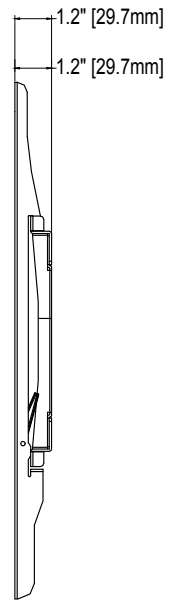

Maximum load rating: 150 lbs

The information in this drawing is the sole property of Wize AV. Any reproduction in part or as a whole without the written permission of Wize AV is prohibited.

www.wize-av.com | info@wize-av.com

Scale=1:1

TITLE: Wize F46	
SIZE DWG. No.	F46