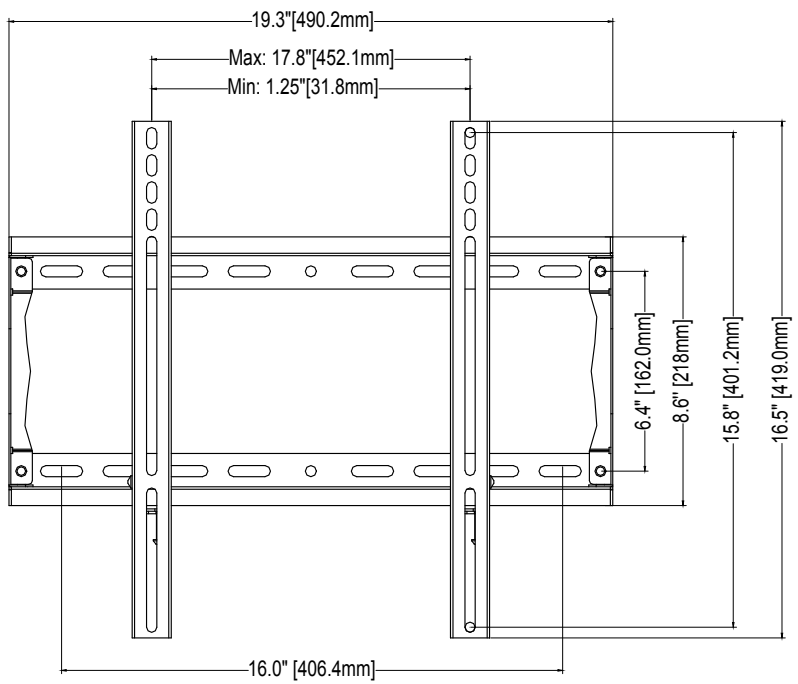

Maximum load rating: 150 lbs

The information in this drawing is the sole property of Wize AV. Any reproduction in part or as a whole without the written permission of Wize AV is prohibited.

www.wize-av.com | info@wize-av.com

Scale=1:1

TITLE: Wize F46	
SIZE DWG. No.	F46