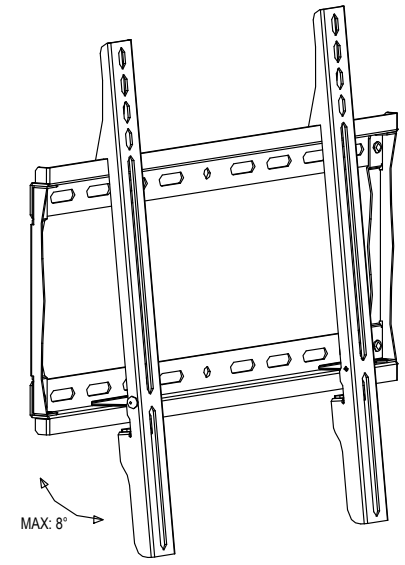

Maximum load rating: 150 lbs

The information in this drawing is the sole property of Wize AV. Any reproduction in part or as a whole without the written permission of Wize AV is prohibited.

www.wize-av.com | info@wize-av.com

Scale=1:1

TITLE: Wize F46	
SIZE DWG. No.	F46