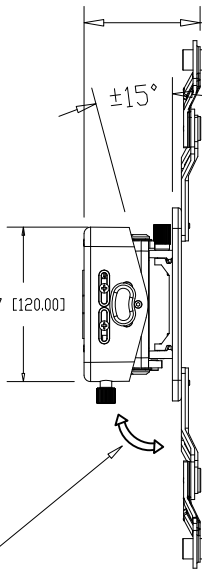

ROLL ADJUSTMENT
POINT±8°

YAW ADJUSTMENT
POINT±15°

5.9 [150.00]

5.9 [150.00]

PITCH ADJUSTMENT
POINT±15°

4.7 [120.00]

3.5 [90.13]

±15°

15.0 [379.74]

15.0 [379.74]

Ø21.1 [Ø536.65]

The information in this drawing is the sole property of Wize AV. Any reproduction in part or as a whole without the written permission of Wize AV is prohibited.