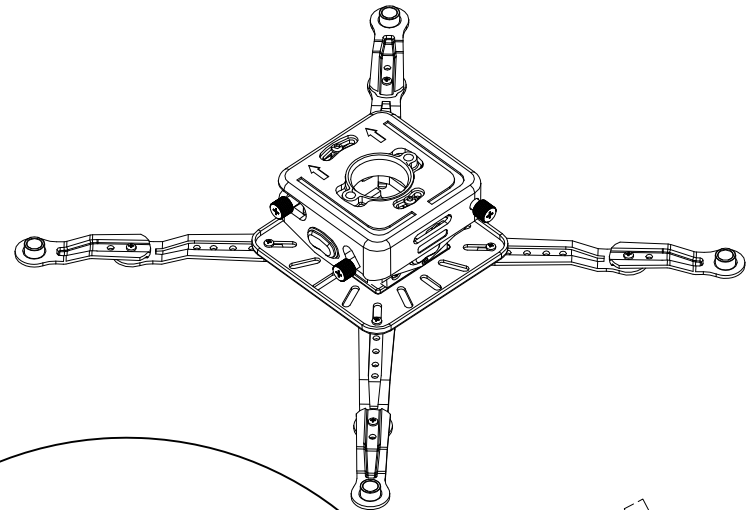

ROLL ADJUSTMENT
POINT±8°

YAW ADJUSTMENT
POINT±15°

5.9 [150.00]

5.9 [150.00]

PITCH ADJUSTMENT
POINT±15°

4.7 [120.00]

3.5 [90.13]

±15°

15.0 [379.74]

15.0 [379.74]

Ø21.1 [Ø536.65]

The information in this drawing is the sole property of Wize AV. Any reproduction in part or as a whole without the written permission of Wize AV is prohibited.