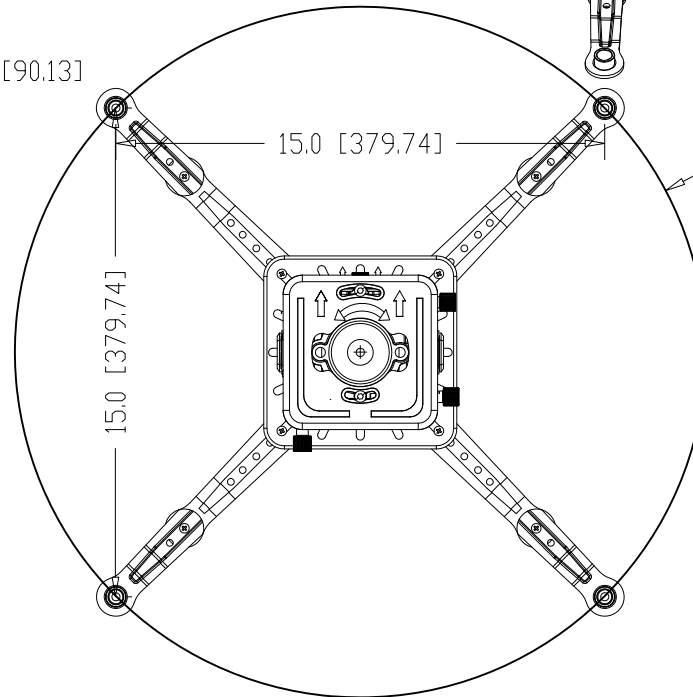

ROLL ADJUSTMENT
POINT±8°

YAW ADJUSTMENT
POINT±15°

5.9 [150.00]

5.9 [150.00]

PITCH ADJUSTMENT
POINT±15°

4.7 [120.00]

3.5 [90.13]

±15°

15.0 [379.74]

15.0 [379.74]

Ø21.1 [Ø536.65]

The information in this drawing is the sole property of Wize AV. Any reproduction in part or as a whole without the written permission of Wize AV is prohibited.