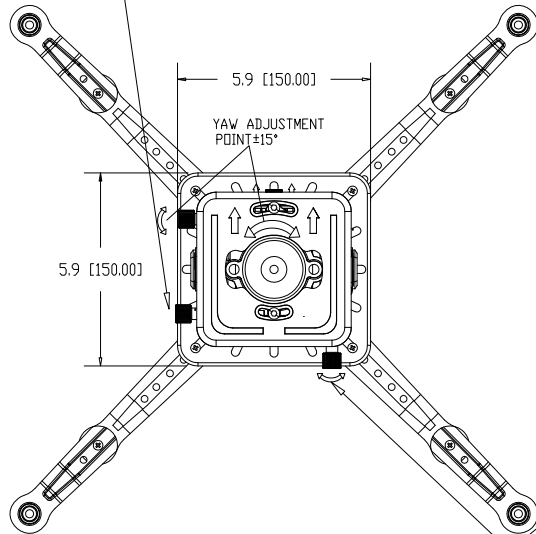

ROLL ADJUSTMENT
POINT±8°

YAW ADJUSTMENT
POINT±15°

5.9 [150.00]

5.9 [150.00]

PITCH ADJUSTMENT
POINT±15°

4.7 [120.00]

3.5 [90.13]

±15°

15.0 [379.74]

15.0 [379.74]

Ø21.1 [Ø536.65]

The information in this drawing is the sole property of Wize AV. Any reproduction in part or as a whole without the written permission of Wize AV is prohibited.